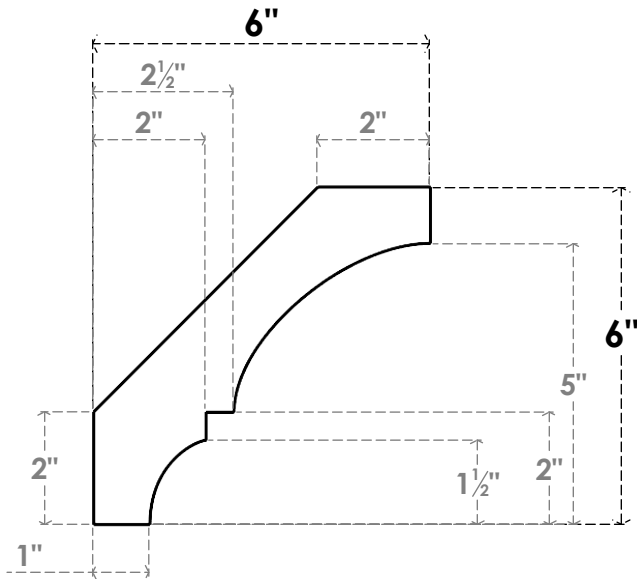

# ITEM NUMBER: BRCPC040X06000X06000BOA

4"W X 6"D X 6"H BALBOA ARCHITECTURAL GRADE PVC CLOSED KNEE BRACE

**SIDE PROFILE**

**FRONT PROFILE**

**ISOMETRIC**

EKENA MILLWORK  
2300 WEST MAIN ST.  
CLARKSVILLE, TX 75426  
TOLL FREE: 866-607-0453  
WWW.EKENAMILLWORK.COM