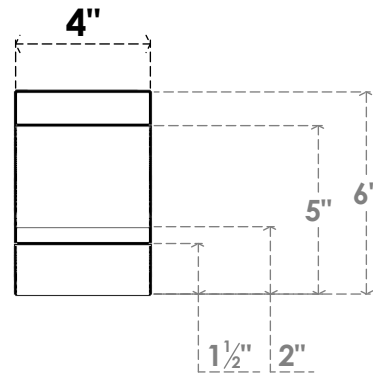

# ITEM NUMBER: BRCPC040X06000X06000BOA

4"W X 6"D X 6"H BALBOA ARCHITECTURAL GRADE PVC CLOSED KNEE BRACE

**SIDE PROFILE**

**FRONT PROFILE**

**ISOMETRIC**

EKENA MILLWORK  
2300 WEST MAIN ST.  
CLARKSVILLE, TX 75426  
TOLL FREE: 866-607-0453  
WWW.EKENAMILLWORK.COM